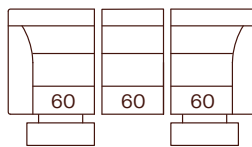

SPENCER

RECLINER SOFA

OVERALL HEIGHT 110cm
SEAT HEIGHT 49cm

OVERALL DEPTH 101cm
SEAT DEPTH 53cm

ER 100cm (W)

2 (ERER) 160cm (W)

3 (ERER) 220cm (W)

STRAIGHT H/T
42cm (W) 101cm (D) 110cm (H)

STANDARD PLASTIC LEG 1.2cm (H)

All pieces with 1 arm are available either LHF or RHF.

Please note: Our products are handcrafted. Specifications shown in these line drawings are correct at the time of printing. Dimensions and specifications are subject to change and should be used as a general guide only.