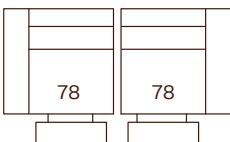

ISAAC

INCLINER SOFA

OVERALL HEIGHT 103cm
SEAT HEIGHT 48cm

OVERALL DEPTH 95cm
SEAT DEPTH 51cm

ER 88cm (W)

3 (ERER) 212cm (W)

2 (ERER) 150cm (W)

STANDARD METAL LEG 13cm (H)

METAL MIDDLE LEG 13cm (H)

2.5 (ERER) 182cm (W)

STANDARD PLASTIC LEG 4cm (H)

All pieces with 1 arm are available either LHF or RHF.

Please note: Our products are handcrafted. Specifications shown in these line drawings are correct at the time of printing. Dimensions and specifications are subject to change and should be used as a general guide only.