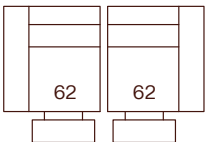

ISAAC

INCLINER SOFA

OVERALL HEIGHT 103cm
SEAT HEIGHT 48cm

OVERALL DEPTH 95cm
SEAT DEPTH 51cm

ER 88cm (W)

3 (ERER) 212cm (W)

2 (ERER) 150cm (W)

STANDARD METAL LEG 13cm (H)

METAL MIDDLE LEG 13cm (H)

2.5 (ERER) 182cm (W)

STANDARD PLASTIC LEG 4cm (H)

All pieces with 1 arm are available either LHF or RHF.

Please note: Our products are handcrafted. Specifications shown in these line drawings are correct at the time of printing. Dimensions and specifications are subject to change and should be used as a general guide only.