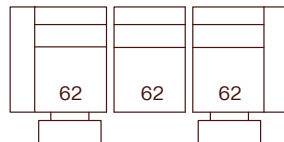

ISAAC

INCLINER SOFA

OVERALL HEIGHT 103cm
SEAT HEIGHT 48cm

OVERALL DEPTH 95cm
SEAT DEPTH 51cm

ER 88cm (W)

3 (ERER) 212cm (W)

2 (ERER) 150cm (W)

STANDARD METAL LEG 13cm (H)

METAL MIDDLE LEG 13cm (H)

2.5 (ERER) 182cm (W)

STANDARD PLASTIC LEG 4cm (H)

All pieces with 1 arm are available either LHF or RHF.

Please note: Our products are handcrafted. Specifications shown in these line drawings are correct at the time of printing. Dimensions and specifications are subject to change and should be used as a general guide only.