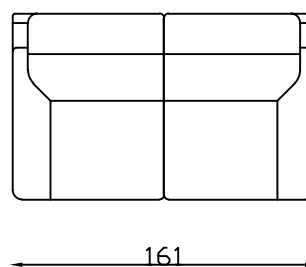

Recliner

King R

2 (RR)

2.5 (RR)

3 (RR)

Armchair

2 seater settee

2.5 seater settee

3 seater settee

Ottoman

Leg on Recliner

Leg on Fixed chair

Please note lounge is hand made product. This is just indication for measurement. Sometimes our specifications change. Our line drawing includes specifications which are current at the time of printing. However, improvements or alterations to design, construction or techniques or dimensions may occur.