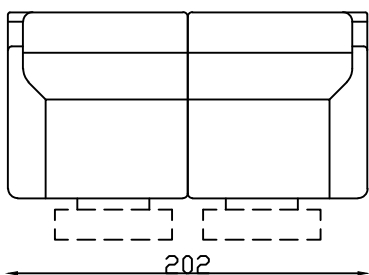

Recliner

King R

2 (RR)

2.5 (RR)

3 (RR)

Armchair

2 seater settee

2.5 seater settee

3 seater settee

Ottoman

Leg on Recliner

Leg on Fixed chair

Please note lounge is hand made product. This is just indication for measurement. Sometimes our specifications change. Our line drawing includes specifications which are current at the time of printing. However, improvements or alterations to design, construction or techniques or dimensions may occur.