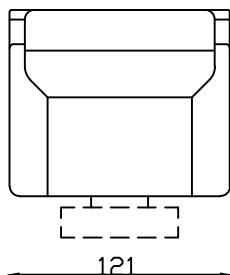

Recliner

King R

2 (RR)

2.5 (RR)

3 (RR)

Armchair

2 seater settee

2.5 seater settee

3 seater settee

Ottoman

Leg on Recliner

Leg on Fixed chair

Please note lounge is hand made product. This is just indication for measurement. Sometimes our specifications change. Our line drawing includes specifications which are current at the time of printing. However, improvements or alterations to design, construction or techniques or dimensions may occur.