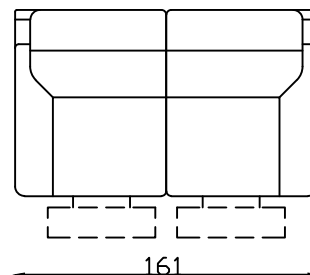

Recliner

King R

2 (RR)

2.5 (RR)

3 (RR)

Armchair

2 seater settee

2.5 seater settee

3 seater settee

Ottoman

Leg on Recliner

Leg on Fixed chair

Please note lounge is hand made product. This is just indication for measurement. Sometimes our specifications change. Our line drawing includes specifications which are current at the time of printing. However, improvements or alterations to design, construction or techniques or dimensions may occur.