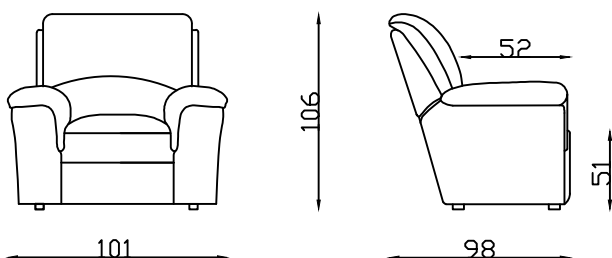

Recliner

King R

2 (RR)

2.5 (RR)

3 (RR)

Armchair

2 seater settee

2.5 seater settee

3 seater settee

Ottoman

Leg on Recliner

Leg on Fixed chair

Please note lounge is hand made product. This is just indication for measurement. Sometimes our specifications change. Our line drawing includes specifications which are current at the time of printing. However, improvements or alterations to design, construction or techniques or dimensions may occur.