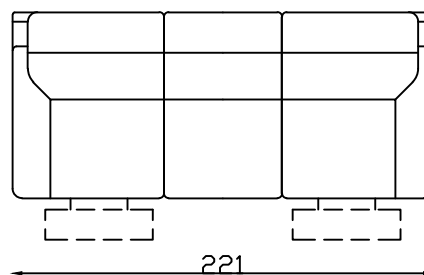

Recliner

King R

2 (RR)

2.5 (RR)

3 (RR)

Armchair

2 seater settee

2.5 seater settee

3 seater settee

Ottoman

Leg on Recliner

Leg on Fixed chair

Please note lounge is hand made product. This is just indication for measurement. Sometimes our specifications change. Our line drawing includes specifications which are current at the time of printing. However, improvements or alterations to design, construction or techniques or dimensions may occur.