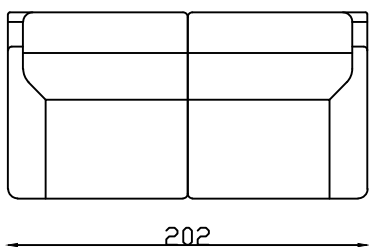

Recliner

King R

2 (RR)

2.5 (RR)

3 (RR)

Armchair

2 seater settee

2.5 seater settee

3 seater settee

Ottoman

Leg on Recliner

Leg on Fixed chair

Please note lounge is hand made product. This is just indication for measurement. Sometimes our specifications change. Our line drawing includes specifications which are current at the time of printing. However, improvements or alterations to design, construction or techniques or dimensions may occur.