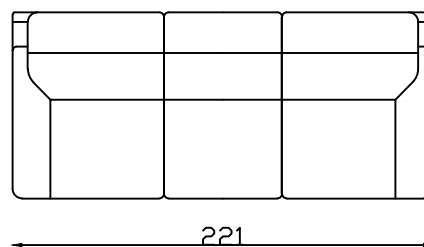

Recliner

King R

2 (RR)

2.5 (RR)

3 (RR)

Armchair

2 seater settee

2.5 seater settee

3 seater settee

Ottoman

Leg on Recliner

Leg on Fixed chair

Please note lounge is hand made product. This is just indication for measurement. Sometimes our specifications change. Our line drawing includes specifications which are current at the time of printing. However, improvements or alterations to design, construction or techniques or dimensions may occur.