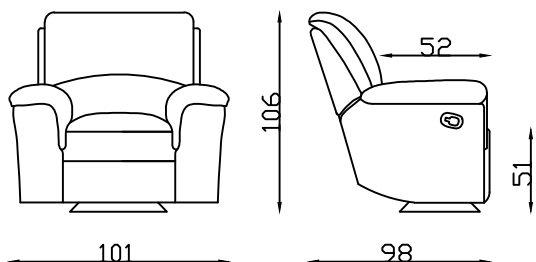

Recliner

King R

2 (RR)

2.5 (RR)

3 (RR)

Armchair

2 seater settee

2.5 seater settee

3 seater settee

Ottoman

Leg on Recliner

Leg on Fixed chair

Please note lounge is hand made product. This is just indication for measurement. Sometimes our specifications change. Our line drawing includes specifications which are current at the time of printing. However, improvements or alterations to design, construction or techniques or dimensions may occur.